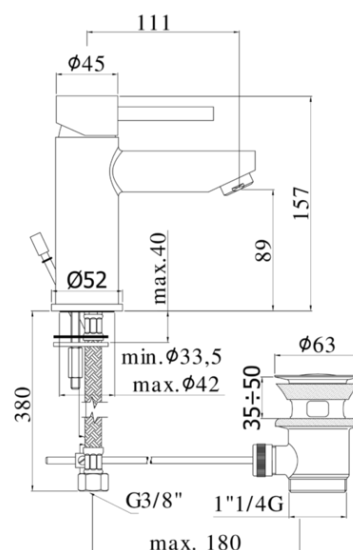

stick

DESCRIZIONE | DESCRIPTION

- Miscelatore lavabo completo di:
- cartuccia Energy & Water Saving
- aeratore M24x1 con riduttore di portata
- set 2 flessibili inox 3/8"G

- Wash basin mixer complete with:
- Energy & Water Saving cartridge
- aerator M24x1 with flow reducer
- set of 2 stainless steel hoses 3/8"G

ARTICOLO | ARTICLE

SK 075H.. -EWS

- con scarico automatico 1"1/4G
- with 1"1/4G pop up waste

SK 071H.. -EWS

- senza scarico
- without pop up waste

FINITURE | FINISHES

SK 075H.. -EWS

- CR - Cromo | Chrome
- ST - Steel looking | Steel looking finish